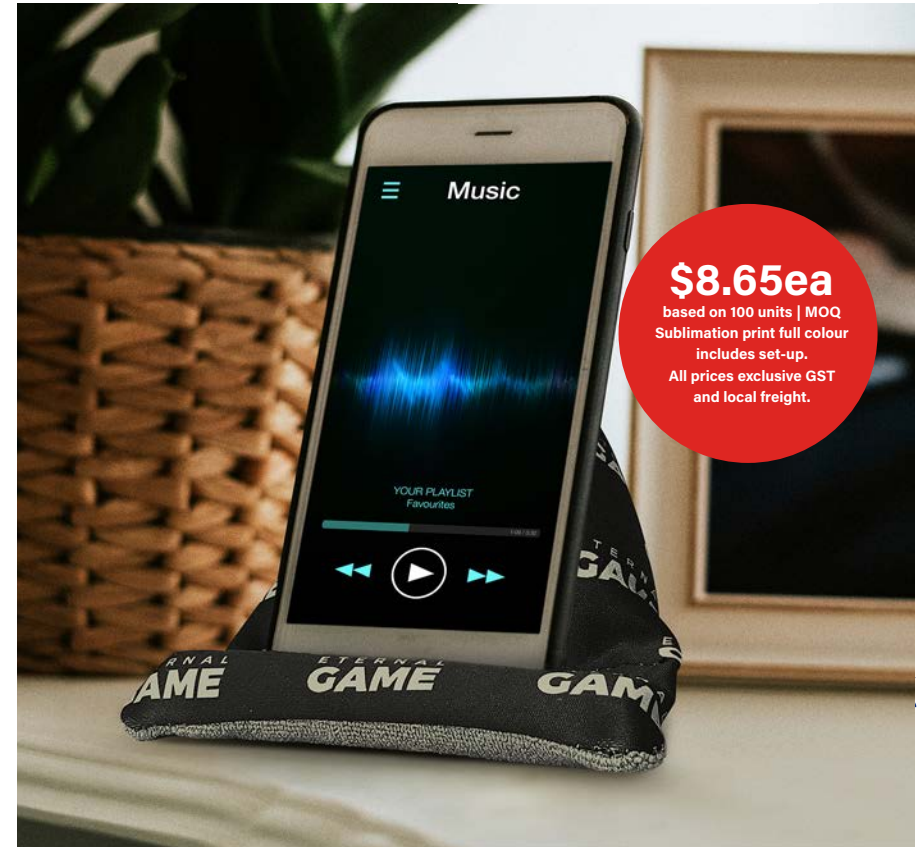

Bean Bag Phone Holder

Soft bean bag style phone holder made from polyester with a microfibre base which can also be used as a screen cleaner. The polyester can be branded with full colour sublimation print, and the lead time on this product is 30 working days.