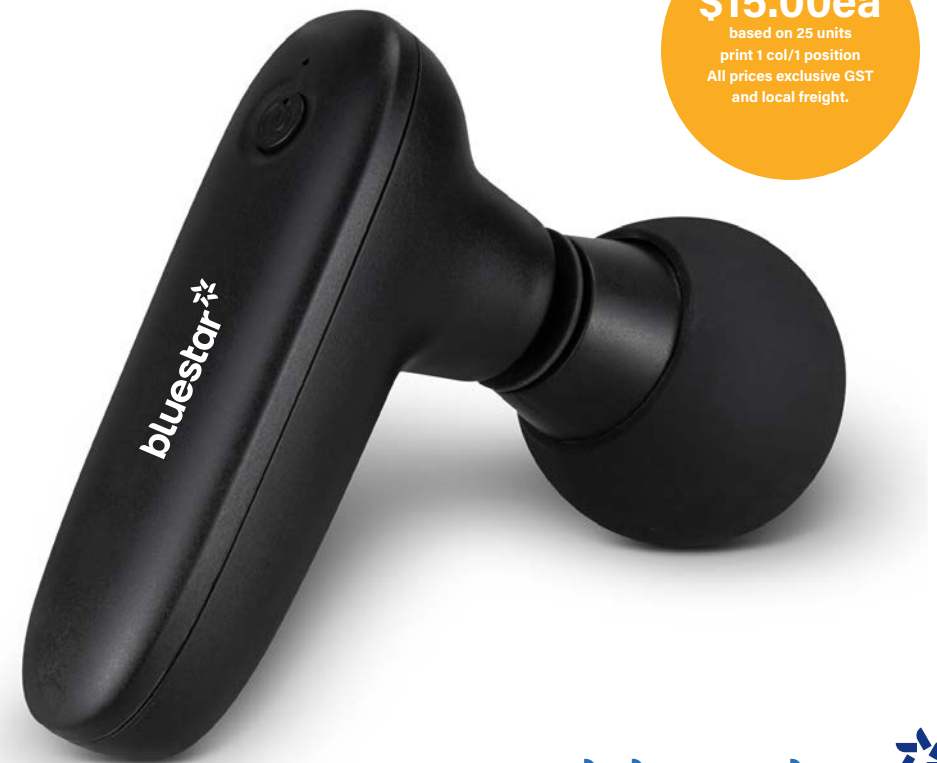

Compact Handheld Massager

An ideal staff or customer appreciation, end of year gift. This compact and affordable handheld massager is designed with your convenience in mind, featuring a comfortable ergonomically designed handle for a secure hold during use. Its lightweight and compact design allows for easy transportation and storage, making it perfect for on-the-go relaxation. With two speed modes powered by a 1200mAh lithium battery, you can customise your massage experience to suit your needs. The conveniently located on/off button adds to its user-friendly design, and it comes presented in a natural kraft box.

$15.00ea

based on 25 units
print 1 col/1 position
All prices exclusive GST
and local freight.